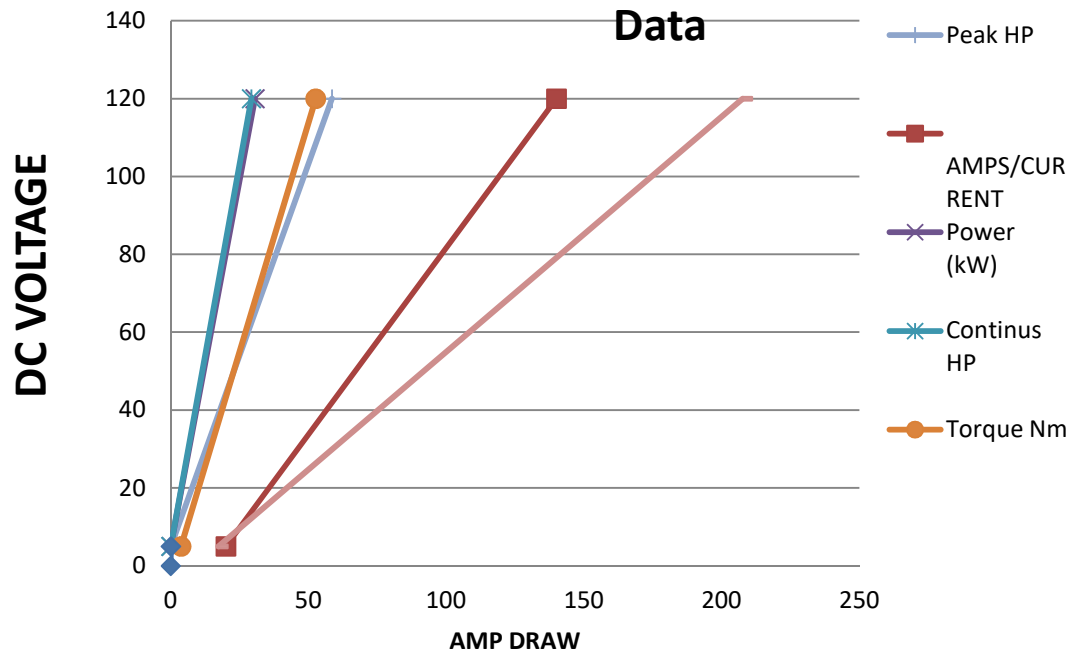

# 97KV 120V @ 500A 40kw Peak BLDC Motor

Data

### 27KV 120V @ 500A 40kw Peak BLDC Motor

### 33KV 120V @ 500A 40kw Peak BLDC Motor

Data