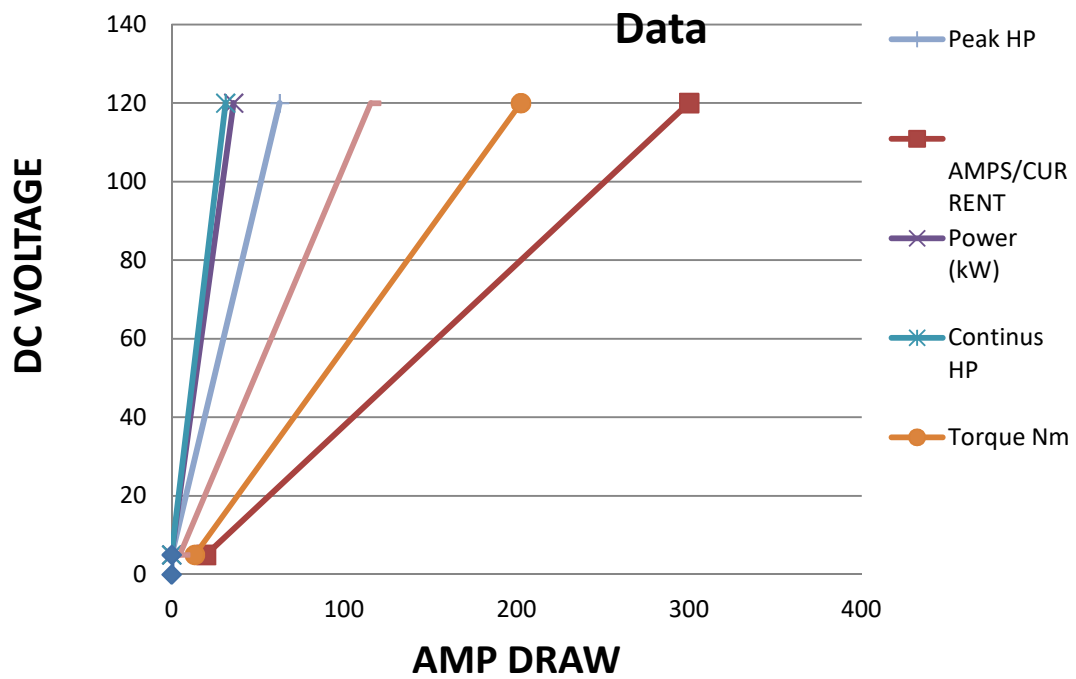

# 97KV 120V @ 500A 40kw Peak BLDC Motor

Data

### 27KV 120V @ 500A 40kw Peak BLDC Motor

### 33KV 120V @ 500A 40kw Peak BLDC Motor

Data